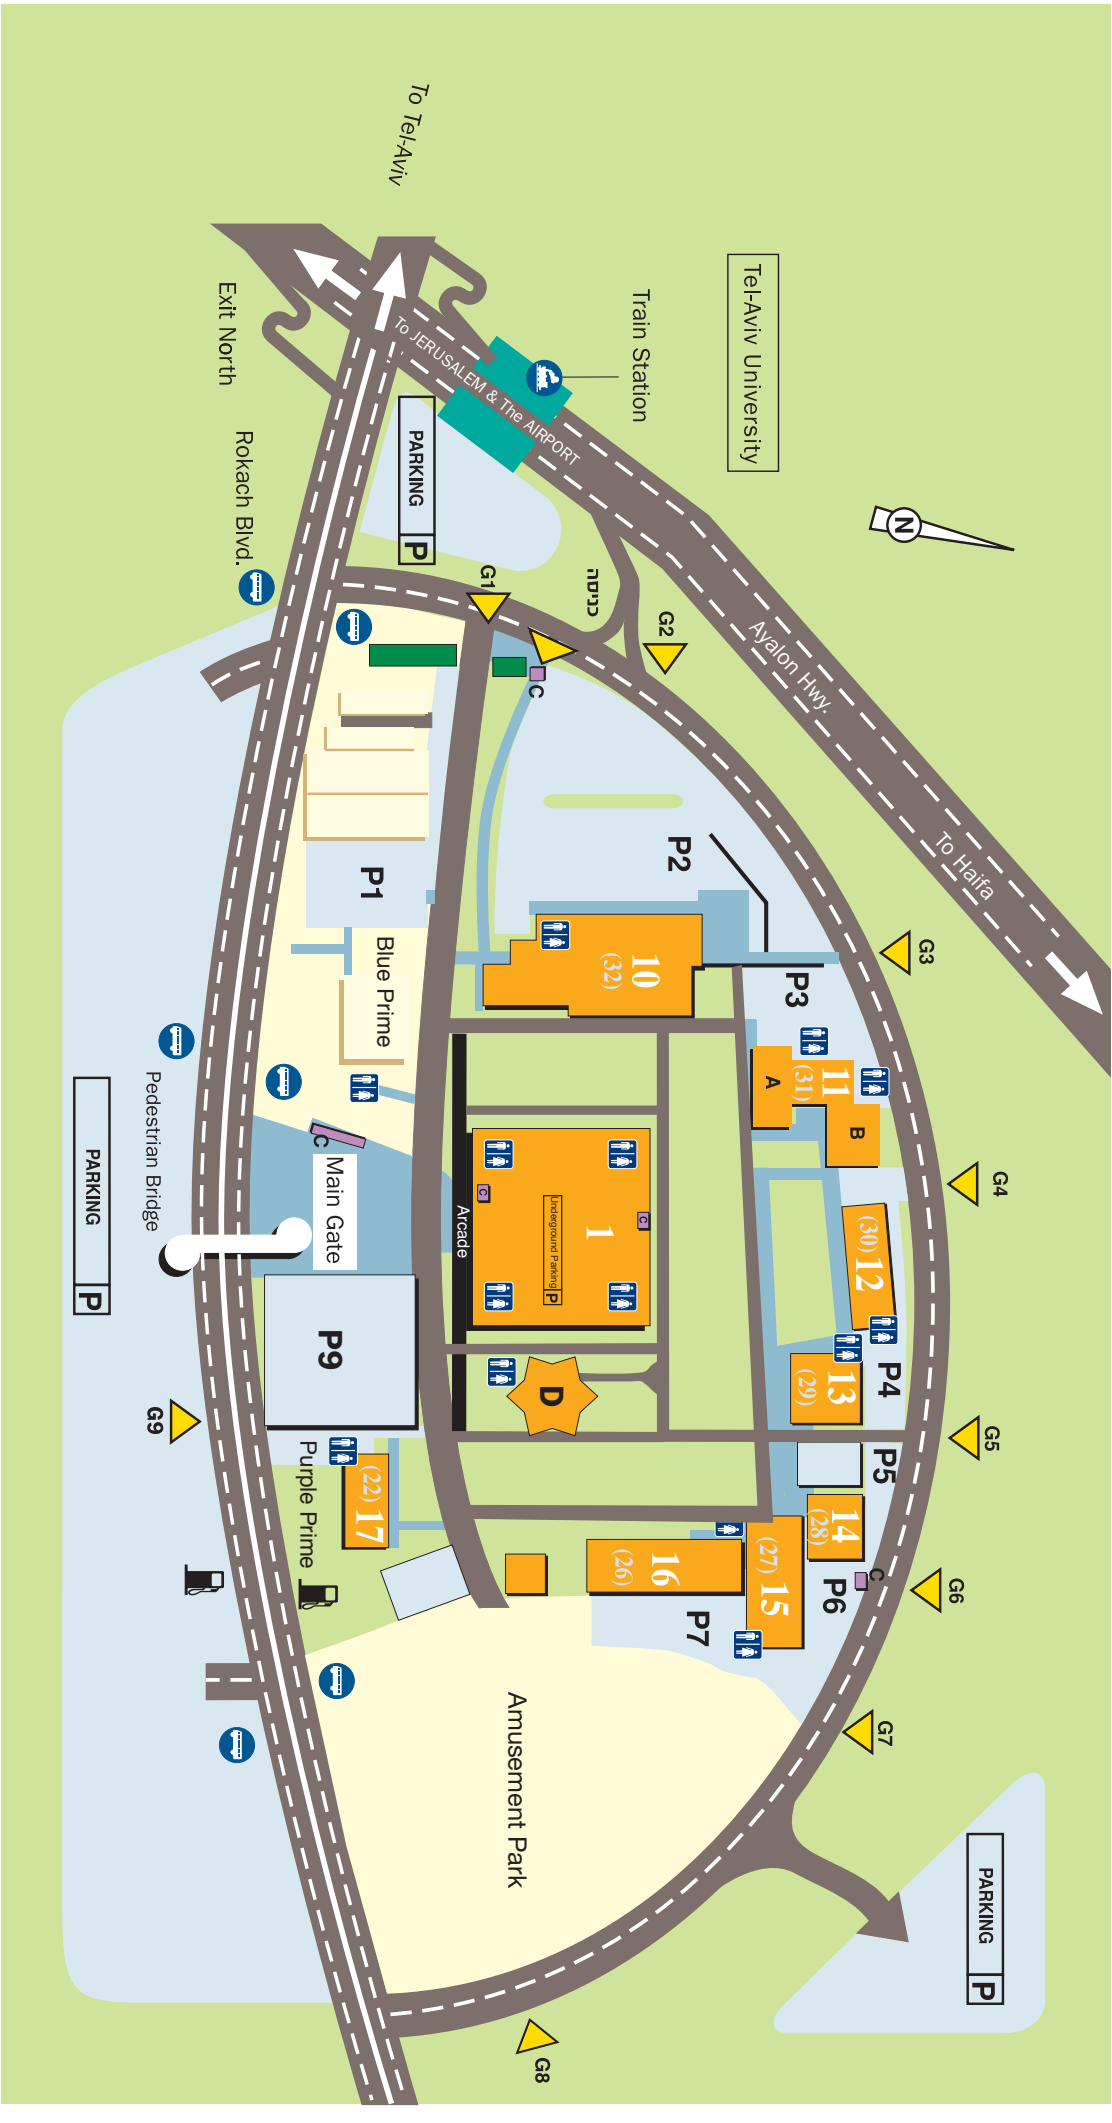

# LOCATION MAP

THE EXHIBITION GARDENS: ROKACH BLVD. | P.O.B. 21075 | TEL AVIV 61210 | TEL: 972-3-6404444 | FAX: 972-3-6404494 | THE ISRAEL TRADE AND CONVENTION CENTER LTD.

- Pavilions
- Out Door Space
- Walking Path
- Offices
- Gates 1-9
- Cashier
- Parking
- Toilets
- Gas Station
- Bus Station
- Train Station